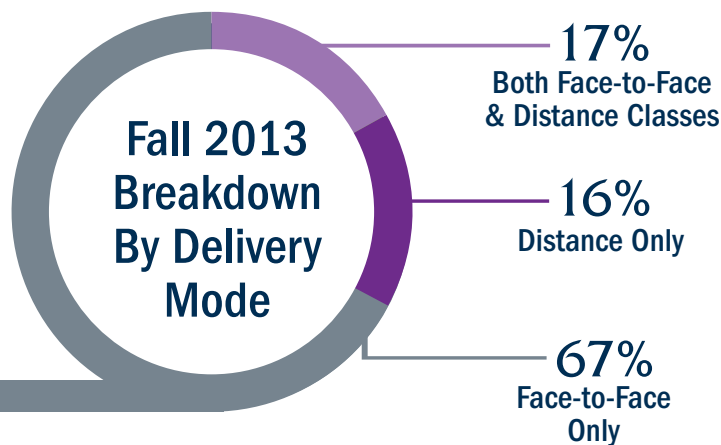

Degree Programs Available at a Distance

16 Bachelor's degrees

16 Master's degrees

10 Certificates

6 Doctoral/Ed. Specialist degrees

Note: Concentrations & specializations are collapsed by degree program.