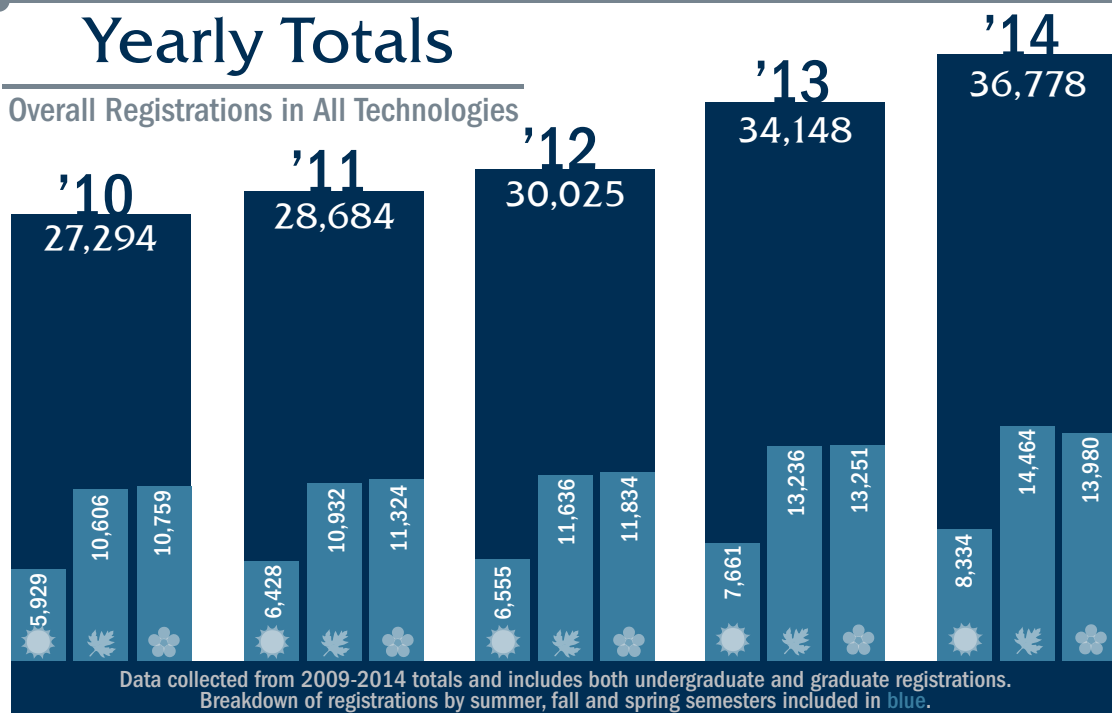

OLD DOMINION UNIVERSITY

Distance Learning

AT A GLANCE
2014

Yearly Totals

Overall Registrations in All Technologies

Data collected from 2009-2014 totals and includes both undergraduate and graduate registrations. Breakdown of registrations by summer, fall and spring semesters included in blue.

2013-14 Notables

Top 50 Nationally
Online graduate Nursing & Education programs
- US News

Top 20 "Best Buys"
Five programs garnered rankings among the top 20 schools nationally
- GetEducated.com

Top School for Military
"Top Military Friendly School" for fifth consecutive year
- MilitaryFriendlySchool.com