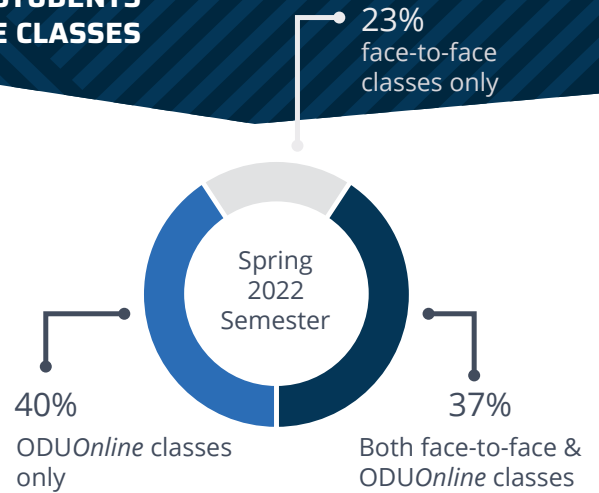

2022

AT A GLANCE

HOW ODU STUDENTS TAKE CLASSES

120+ PROGRAMS ONLINE

Created on campus, accessible anywhere — same content, faculty, academic rigor and diploma.

SYNCHRONOUS (LIVE CLASS)

Students attend and interact with classmates in real time through web conferencing.