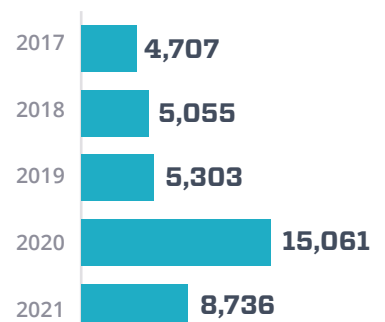

Undergraduate & Graduate Combined | Fall Semester

HEADCOUNT

Number of Students Enrolled in an Online Class • Fall Semester

From 2016-2021, the number of students enrolled in online courses increased **69%**