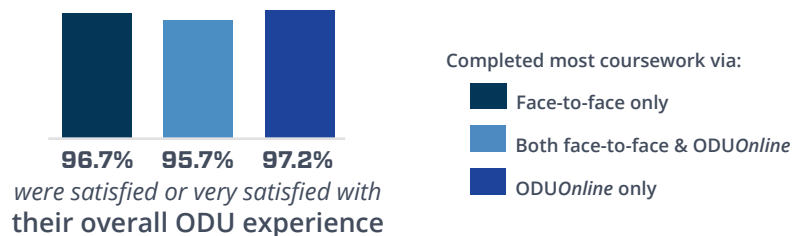

Undergraduate & Graduate Combined | Fall Semester

HEADCOUNT

Number of Students Enrolled in an Online Class • Fall Semester

From 2016-2021, the number of students enrolled in online courses increased **69%**

ATTITUDES & PERCEPTIONS

Data from 2021-22 Senior Student Satisfaction Survey

86% of ODU students who have taken mostly online courses say they would recommend ODU to others.

45% of our online students also balance caregiving responsibilities — compared to 13% of those taking all face-to-face classes.