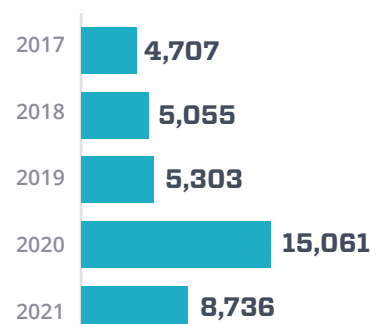

Undergraduate & Graduate Combined | Fall Semester

HEADCOUNT

Number of Students Enrolled in an Online Class • Fall Semester

From 2016-2021, the number of students enrolled in online courses increased **69%**