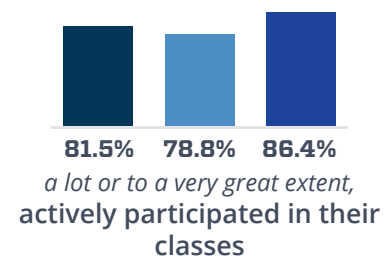

Undergraduate & Graduate Combined | Fall Semester

HEADCOUNT

Number of Students Enrolled in an Online Class • Fall Semester

From 2016-2021, the number of students enrolled in online courses increased **69%**

ATTITUDES & PERCEPTIONS

Data from 2021-22 Senior Student Satisfaction Survey

86% of ODU students who have taken mostly online courses say they would recommend ODU to others.

45% of our online students also balance caregiving responsibilities — compared to 13% of those taking all face-to-face classes.