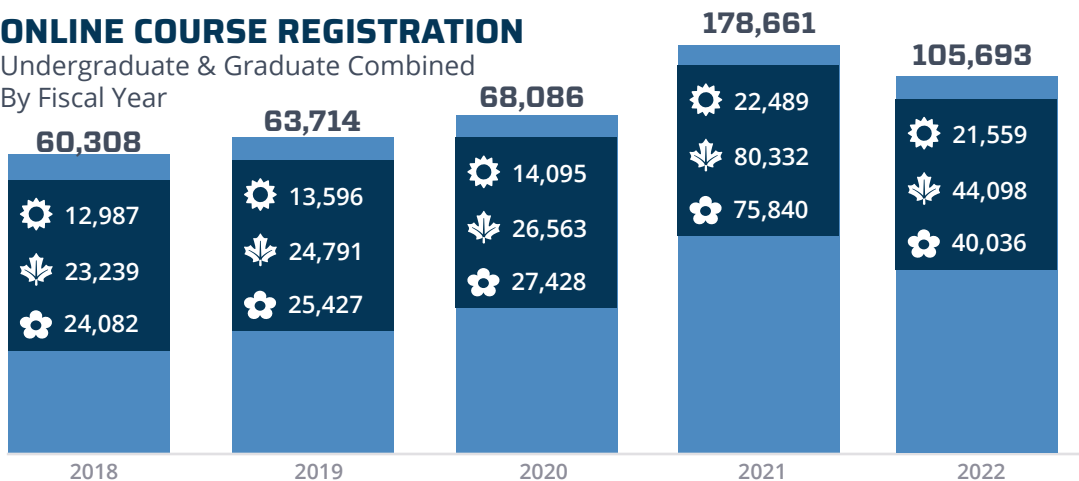

ONLINE COURSE REGISTRATION

Undergraduate & Graduate Combined
By Fiscal Year