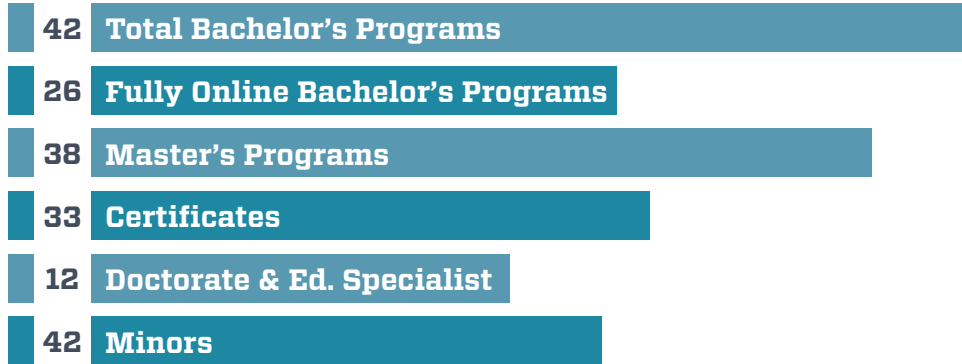

2022

AT A GLANCE

HOW ODU STUDENTS TAKE CLASSES

120+ PROGRAMS ONLINE

Created on campus, accessible anywhere — same content, faculty, academic rigor and diploma.

SYNCHRONOUS (LIVE CLASS)

Students attend and interact with classmates in real time through web conferencing.

ASYNCHRONOUS (AT YOUR PACE)

Students complete modules and assignments at their own pace within set semester deadlines.

ONLINE COURSE REGISTRATION

Undergraduate & Graduate Combined
By Fiscal Year

FULL-TIME EQUIVALENT (FTE)