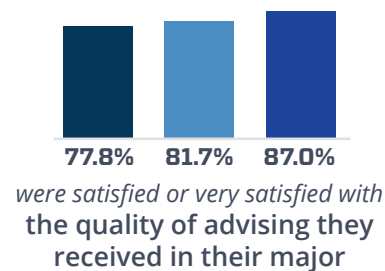

Undergraduate & Graduate Combined | Fall Semester

HEADCOUNT

Number of Students Enrolled in an Online Class • Fall Semester

From 2016-2021, the number of students enrolled in online courses increased **69%**

ATTITUDES & PERCEPTIONS

Data from 2021-22 Senior Student Satisfaction Survey

86% of ODU students who have taken mostly online courses say they would recommend ODU to others.

45% of our online students also balance caregiving responsibilities — compared to 13% of those taking all face-to-face classes.