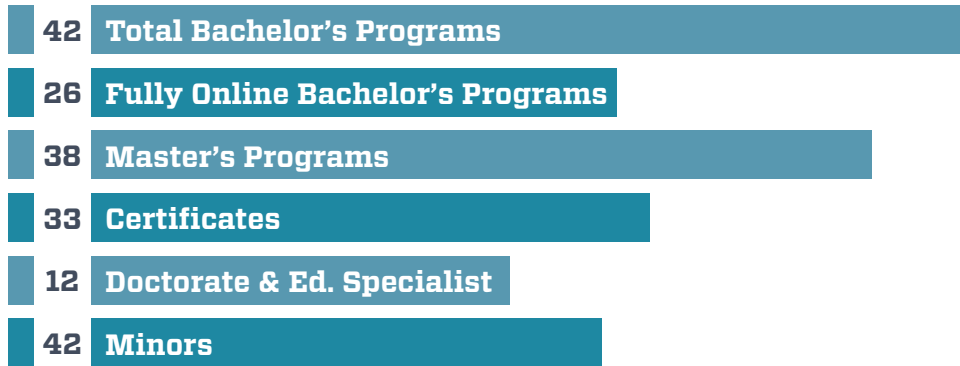

2022

AT A GLANCE

HOW ODU STUDENTS TAKE CLASSES

120+ PROGRAMS ONLINE

Created on campus, accessible anywhere — same content, faculty, academic rigor and diploma.

SYNCHRONOUS (LIVE CLASS)

Students attend and interact with classmates in real time through web conferencing.

ASYNCHRONOUS (AT YOUR PACE)

Students complete modules and assignments at their own pace within set semester deadlines.

ONLINE COURSE REGISTRATION

Undergraduate & Graduate Combined
By Fiscal Year

FULL-TIME EQUIVALENT (FTE)