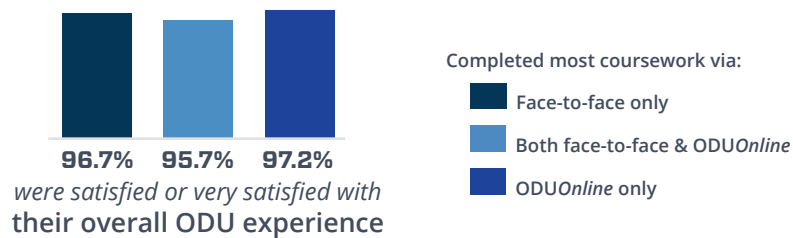

Undergraduate & Graduate Combined | Fall Semester

HEADCOUNT

Number of Students Enrolled in an Online Class • Fall Semester

From 2016-2021, the number of students enrolled in online courses increased **69%**

ATTITUDES & PERCEPTIONS

Data from 2021-22 Senior Student Satisfaction Survey

86% of ODU students who have taken mostly online courses say they would recommend ODU to others.

45% of our online students also balance caregiving responsibilities — compared to 13% of those taking all face-to-face classes.