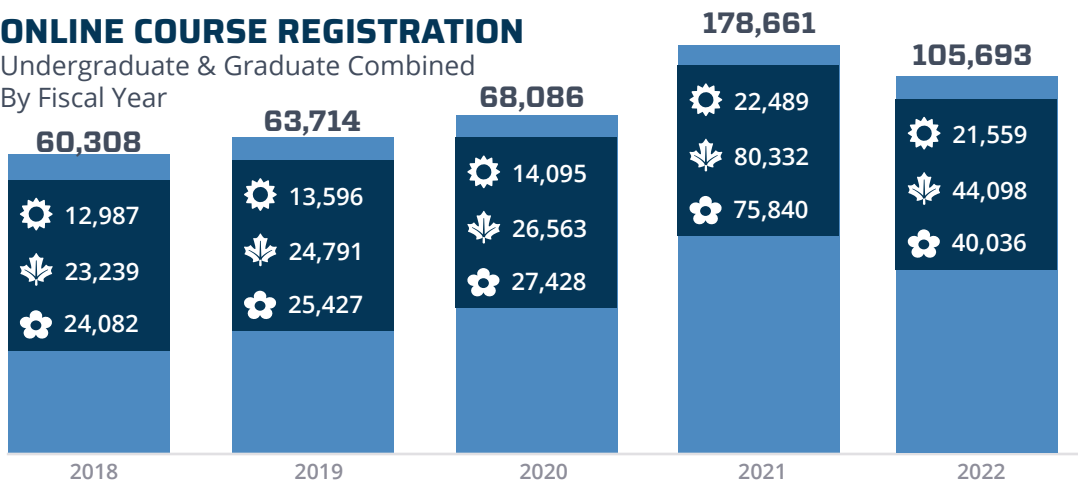

ONLINE COURSE REGISTRATION

Undergraduate & Graduate Combined
By Fiscal Year