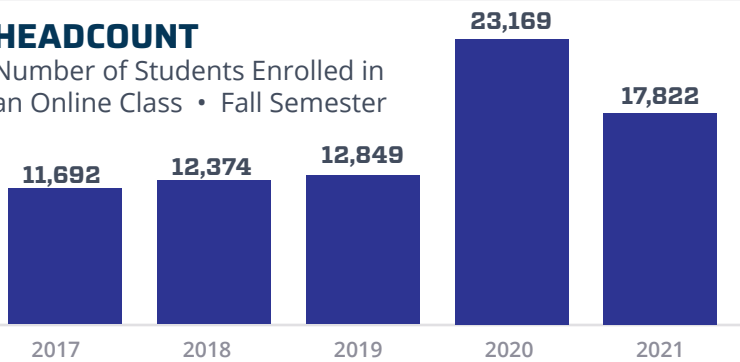

ASYNCHRONOUS (AT YOUR PACE)

Students complete modules and assignments at their own pace within set semester deadlines.

ONLINE COURSE REGISTRATION

Undergraduate & Graduate Combined
By Fiscal Year

FULL-TIME EQUIVALENT (FTE)

Undergraduate & Graduate Combined | Fall Semester

HEADCOUNT

Number of Students Enrolled in an Online Class • Fall Semester

From 2016-2021, the number of students enrolled in online courses increased **69%**