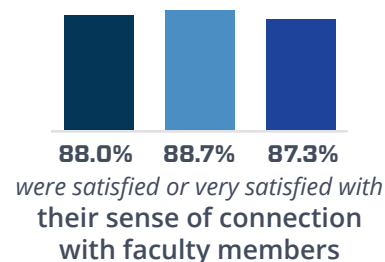

Undergraduate & Graduate Combined | Fall Semester

HEADCOUNT

Number of Students Enrolled in an Online Class • Fall Semester

From 2016-2021, the number of students enrolled in online courses increased **69%**

ATTITUDES & PERCEPTIONS

Data from 2021-22 Senior Student Satisfaction Survey

86% of ODU students who have taken mostly online courses say they would recommend ODU to others.

45% of our online students also balance caregiving responsibilities — compared to 13% of those taking all face-to-face classes.