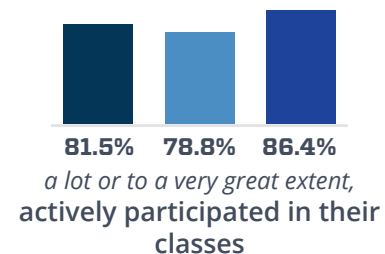

Undergraduate & Graduate Combined | Fall Semester

HEADCOUNT

Number of Students Enrolled in an Online Class • Fall Semester

From 2016-2021, the number of students enrolled in online courses increased **69%**

ATTITUDES & PERCEPTIONS

Data from 2021-22 Senior Student Satisfaction Survey

86% of ODU students who have taken mostly online courses say they would recommend ODU to others.

45% of our online students also balance caregiving responsibilities — compared to 13% of those taking all face-to-face classes.