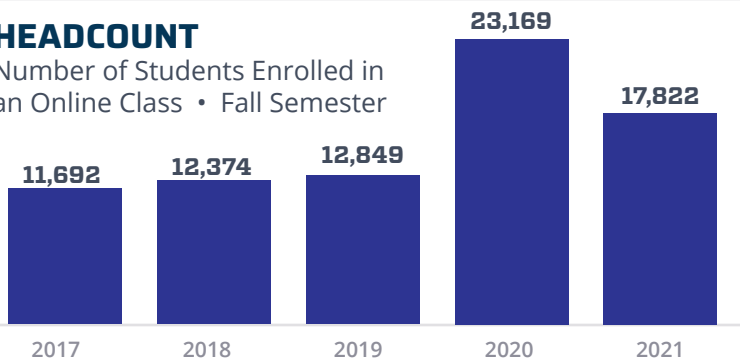

ASYNCHRONOUS (AT YOUR PACE)

Students complete modules and assignments at their own pace within set semester deadlines.

ONLINE COURSE REGISTRATION

Undergraduate & Graduate Combined
By Fiscal Year

FULL-TIME EQUIVALENT (FTE)

Undergraduate & Graduate Combined | Fall Semester

HEADCOUNT

Number of Students Enrolled in an Online Class • Fall Semester

From 2016-2021, the number of students enrolled in online courses increased **69%**