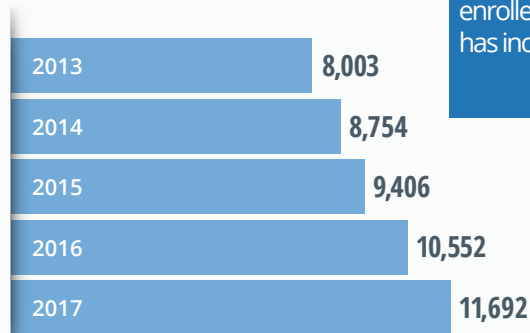

BEST ONLINE BACHELOR'S PROGRAMS

-U.S. News & World Report, 2018

9x

MILITARY FRIENDLY SCHOOL™

-Victory Media, 2010-2018

#2

TOP COLLEGES WITH ONLINE PROGRAMS

-OnlineColleges.com, 2018

#7

MOST AFFORDABLE ONLINE COLLEGE IN VA.

-Center for Online Education, 2018

HEADCOUNT

Number of Students Enrolled in an Online Class

Over the last five years, the number of students enrolled in online courses has increased over **46%**