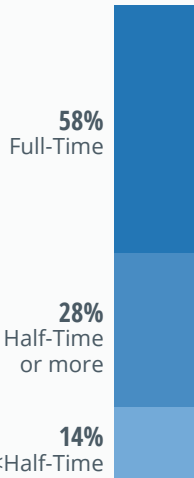

46%

DEMOGRAPHICS

The ODUOnline Student in 2017

Age

Enrollment Status

16,013

total degrees conferred through May 2018

ATTITUDES & PERCEPTIONS

Data from 2017-18 Senior Student Satisfaction Survey

Completed the majority of coursework via:

- Face-to-face only
- Blended (both face-to-face & ODUOnline)
- ODUOnline only

88%

of ODU students who have taken mostly online courses say they would recommend ODU to others.