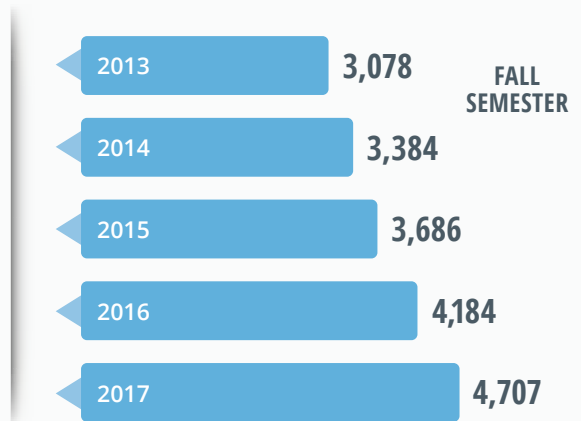

Undergraduate & Graduate Combined

FULL-TIME EQUIVALENT (FTE)

Undergraduate & Graduate Combined

100+ ONLINE ACADEMIC OFFERINGS

LEARNING ENVIRONMENT

Two Main Formats of Online Course Delivery

LIVE CLASS (SYNCHRONOUS)