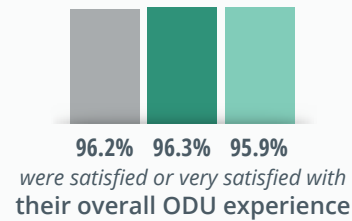

46%

DEMOGRAPHICS

The ODUOnline Student in 2017

Age

Enrollment Status

16,013

total degrees conferred through May 2018

ATTITUDES & PERCEPTIONS

Data from 2017-18 Senior Student Satisfaction Survey

Completed the majority of coursework via:

- Face-to-face only
- Blended (both face-to-face & ODUOnline)
- ODUOnline only

88%

of ODU students who have taken mostly online courses say they would recommend ODU to others.