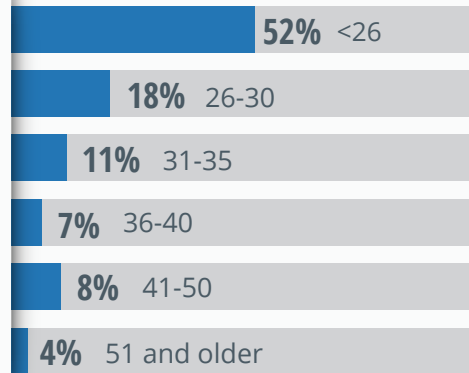

#7

MOST AFFORDABLE ONLINE COLLEGE IN VA.

-Center for Online Education, 2018

HEADCOUNT

Number of Students Enrolled in an Online Class

Over the last five years, the number of students enrolled in online courses has increased over **46%**

46%

DEMOGRAPHICS

The ODUOnline Student in 2017

Age

Enrollment Status

16,013

total degrees conferred through May 2018

ATTITUDES & PERCEPTIONS