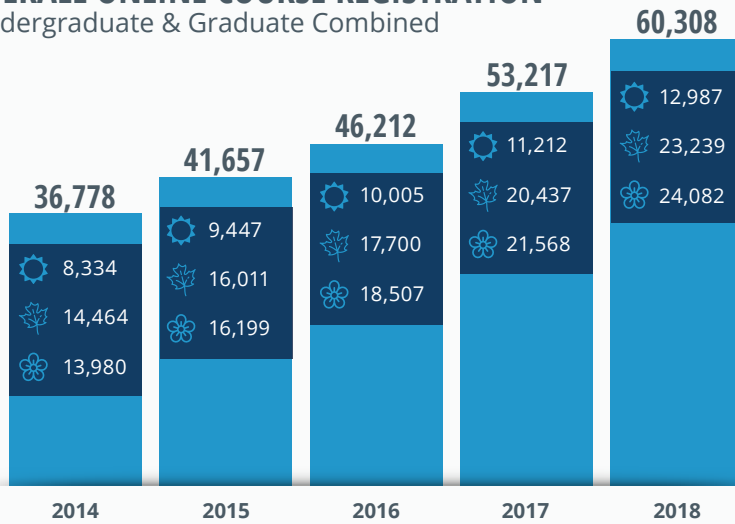

DELIVERY MODE

How ODU students chose to learn

OLD DOMINION UNIVERSITY is a dynamic public research institution located in Norfolk, Virginia and a national leader in distance education.

OVERALL ONLINE COURSE REGISTRATION

Undergraduate & Graduate Combined

FULL-TIME EQUIVALENT (FTE)

Undergraduate & Graduate Combined

100+ ONLINE ACADEMIC OFFERINGS

LEARNING ENVIRONMENT

Two Main Formats of Online Course Delivery

LIVE CLASS (SYNCHRONOUS)