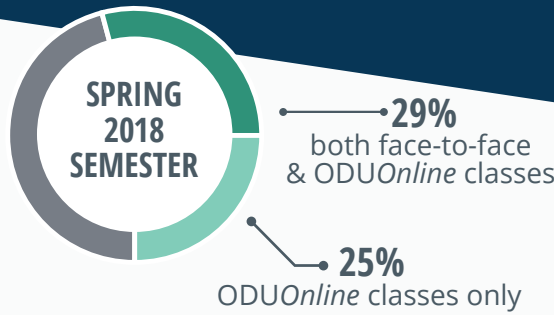

DELIVERY MODE

How ODU students chose to learn

OLD DOMINION UNIVERSITY is a dynamic public research institution located in Norfolk, Virginia and a national leader in distance education.