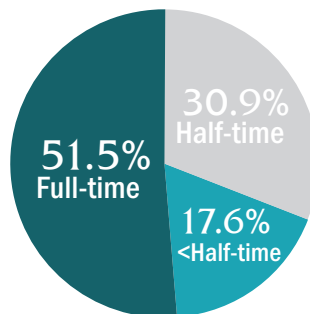

Demographics - 2013

Gender

Age

Enrollment

"Working 60 hours a week makes finding time for teaching goals difficult. But, ODU Distance Learning has made completing my goals a reality."
- Sheena, Part-time Teacher Lic. Post-Baccalaureate Program, Richmond, VA