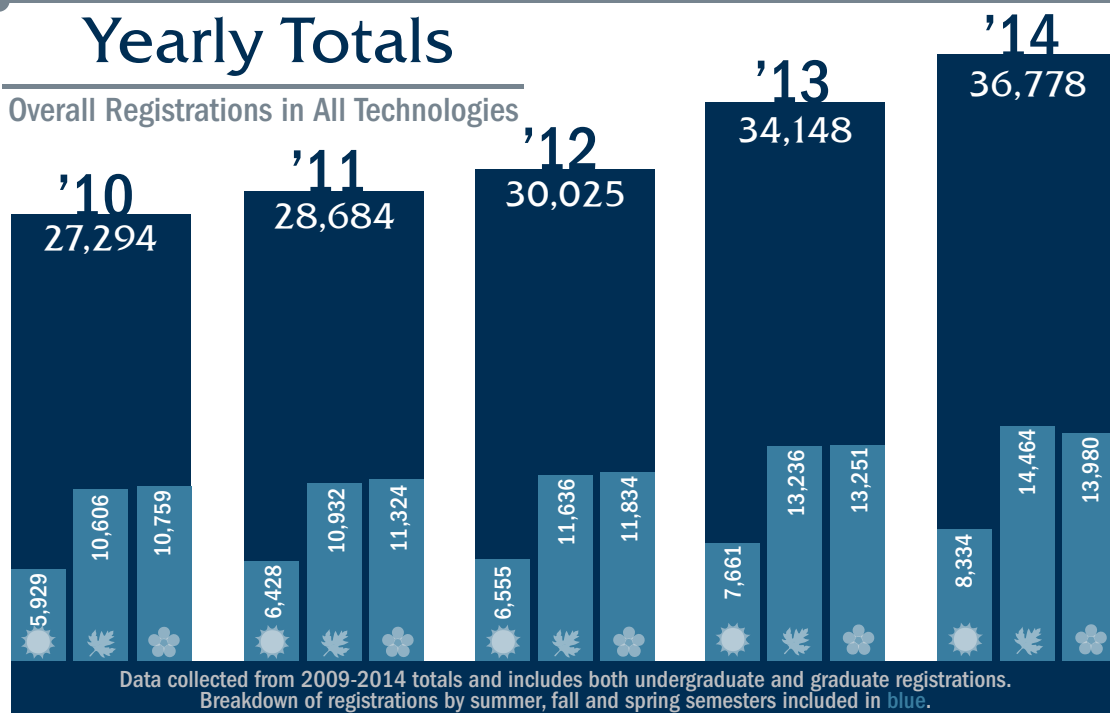

OLD DOMINION UNIVERSITY

Distance Learning

AT A GLANCE
2014

Yearly Totals

Overall Registrations in All Technologies

Data collected from 2009-2014 totals and includes both undergraduate and graduate registrations. Breakdown of registrations by summer, fall and spring semesters included in blue.

2013-14 Notables

Top 50 Nationally
Online graduate Nursing & Education programs
- US News

Top 20 "Best Buys"
Five programs garnered rankings among the top 20 schools nationally
- GetEducated.com

Top School for Military
"Top Military Friendly School" for fifth consecutive year
- MilitaryFriendlySchool.com