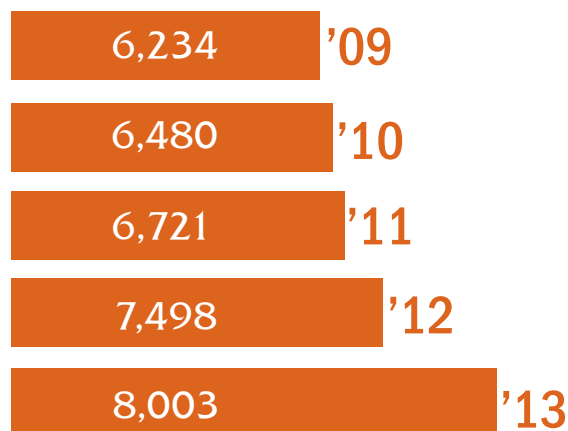

OLD DOMINION UNIVERSITY

Distance Learning

AT A GLANCE
2014

Yearly Totals

Overall Registrations in All Technologies

Data collected from 2009-2014 totals and includes both undergraduate and graduate registrations. Breakdown of registrations by summer, fall and spring semesters included in blue.

2013-14 Notables

Top 50 Nationally
Online graduate Nursing & Education programs
- US News

Top 20 "Best Buys"
Five programs garnered rankings among the top 20 schools nationally
- GetEducated.com

Top School for Military
"Top Military Friendly School" for fifth consecutive year
- MilitaryFriendlySchool.com

DL Website Receives Positive Reviews

Described as "thoughtfully designed," dl.odu.edu serves its intended audiences with easy access to information, including costs and potential careers for graduates of each of its degree programs.
- Southern Association of Colleges and Schools (SACS)

Headcount

Online course registrations have increased over **68%** in the last four years.

Degree Programs Available at a Distance

16 Bachelor's degrees

16 Master's degrees

10 Certificates

6 Doctoral/Ed. Specialist degrees

Note: Concentrations & specializations are collapsed by degree program.