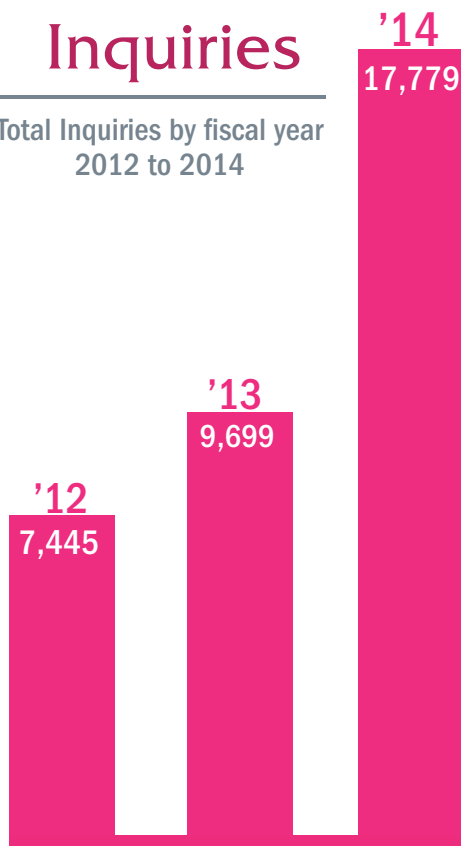

Inquiries

Total Inquiries by fiscal year
2012 to 2014

56

Total Partnerships