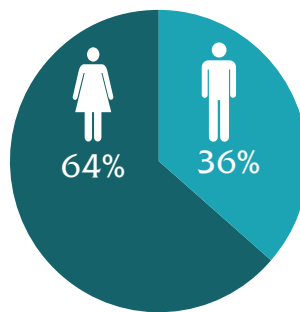

92% Satisfied or Very Satisfied

Attitudes of staff towards students

95% Satisfied or Very Satisfied

88% Satisfied or Very Satisfied

Would recommend ODU to others

93% Agreed or Strongly Agreed

85% Agreed or Strongly Agreed

Demographics - 2013

Gender

Age

Enrollment

"Working 60 hours a week makes finding time for teaching goals difficult. But, ODU Distance Learning has made completing my goals a reality."
- Sheena, Part-time Teacher Lic. Post-Baccalaureate Program, Richmond, VA