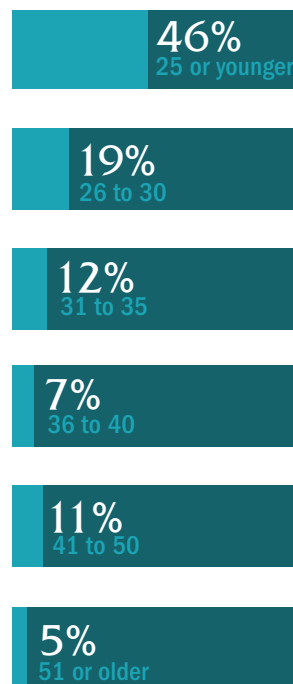

92% Satisfied or Very Satisfied

Attitudes of staff towards students

95% Satisfied or Very Satisfied

88% Satisfied or Very Satisfied

Would recommend ODU to others

93% Agreed or Strongly Agreed

85% Agreed or Strongly Agreed

Demographics - 2013

Gender

Age

Enrollment

"Working 60 hours a week makes finding time for teaching goals difficult. But, ODU Distance Learning has made completing my goals a reality."
- Sheena, Part-time Teacher Lic. Post-Baccalaureate Program, Richmond, VA